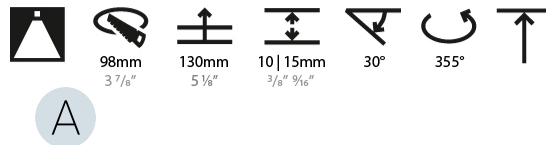

PHYSICAL

Shape: Round
Diameter (mm): 107
Diameter (in): 4 3/16
Height (mm): 112
Height (in): 4 7/16
Ceiling Thickness (mm): 10 / 12.5 / 15
Ceiling Thickness (in): 3/8 or 1/2 or 9/16
Min. Recessing Depth (mm): 130
Min. Recessing Depth (in): 5 1/8
Light Distribution: Adjustable / Downlight
Weight (kg): 0.46
Weight (lbs): 1.01
Fixture Finish: SSR / BKV / CWI / CRY / HAB / UFT / ITA / RUA / FTG / MYG / LOD / PUS / FRO / FUP / KIA / POP / BLS / SPG / MEY / GOH / GUM / CHC / COM / ABZ / JAG / OBR / MOS / ROR
Fixture Material: Aluminum Die Cast
Cut-out Measurements: 98mm / 3 7/8"

ELECTRICAL

Lamp Type: LED (Zhaga Standard)
Input Wattage (W): 16.5
Total Output Wattage (W): 14
Dimming: Tri-Mode (Non-Dimming and Phase Dimming (120Vac only) and 0-10V Dimming)
Driver Included: No
Driver Location: Recessed Housing
Driver Type: Constant Current - Universal
Driver Class: Class 2
Housing: See components
Input Voltage (V): 120 - 277
Constant Current (MA): 500

LED

Number of LEDs: 1
Color Temperature (°K): 2700 / 3000 / 3500 / 4000
Max. Delivered Lumen (lm): 930 / 960 / 1009 / 1030
Nominal Lumen (lm): 1386 / 1438 / 1511 / 1542
CRI: >90 CRI
Lamp Life (hrs): 50000

OPTICAL

Reflector: 20 / 40 / 60
Adjustability: Rotational 355°, Tilt 30°

RATINGS AND CERTIFICATIONS

Certified By: Certified for North American Standards
IP rating: IP20