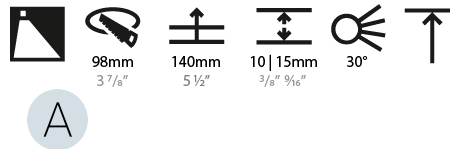

PHYSICAL

Shape: Round
Diameter (mm): 107
Diameter (in): 4 3/16
Height (mm): 118
Height (in): 4 5/8
Ceiling Thickness (mm): 10 / 12.5 / 15
Ceiling Thickness (in): 3/8 or 1/2 or 9/16
Min. Recessing Depth (mm): 140
Min. Recessing Depth (in): 5 1/2
Light Distribution: Adjustable / Asymmetric
Weight (kg): 0.473
Weight (lbs): 1.04
Fixture Finish: SSR / BKV / CWI / CRY / HAB / UFT / ITA / RUA / FTG / MYG / LOD / PUS / FRO / FUP / KIA / POP / BLS / SPG / MEY / GOH / GUM / CHC / COM / ABZ / JAG / OBR / MOS / ROR
Fixture Material: Aluminum Die Cast
Cut-out Measurements: 98mm / 3 7/8"

ELECTRICAL

Lamp Type: LED (Zhaga Standard)
Input Wattage (W): 16.5
Total Output Wattage (W): 14
Dimming: Tri-Mode (Non-Dimming and Phase Dimming (120Vac only) and 0-10V Dimming)
Driver Included: No
Driver Location: Recessed Housing
Driver Type: Constant Current - Universal
Driver Class: Class 2
Housing: See components
Input Voltage (V): 120 - 277
Constant Current (MA): 350

LED

Number of LEDs: 1
Color Temperature (°K): 2700 / 3000 / 3500 / 4000
Max. Delivered Lumen (lm): 1030 / 1070 / 1117 / 1140
Nominal Lumen (lm): 1386 / 1438 / 1511 / 1542
CRI: >90 CRI
Lamp Life (hrs): 50000

OPTICAL

Reflector: 20 / 40 / 60
Adjustability: Fixed

RATINGS AND CERTIFICATIONS

Certified By: Certified for North American Standards
IP rating: IP20

PROJECT	_____
TYPE	_____
SPECIFIER	_____
QUANTITY	_____
DATE	_____